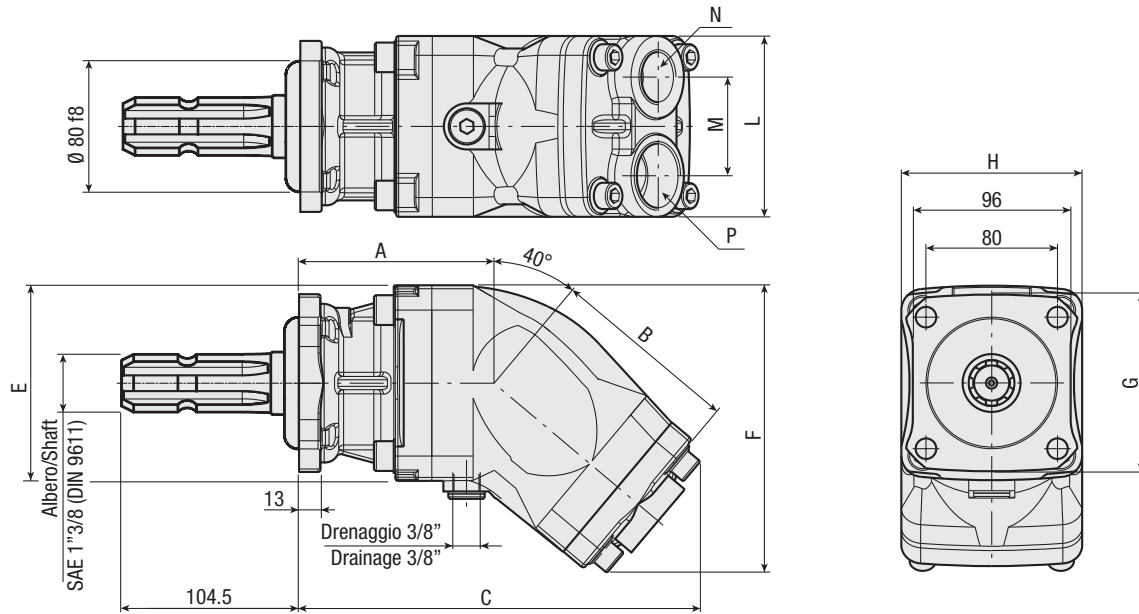

DIMENSIONI / DIMENSIONS

CARATTERISTICHE E DATI TECNICI / SPECIFICATIONS AND TECHNICAL DATA

TIPO TYPE	CODICE CODE	A mm	B mm	C mm	E mm	F mm	G mm	H mm	L mm	M mm	MANDATA OUTLET N	ASPIRAZIONE INLET P	PESO WEIGHT kg
EFBFX 64	EFBFX064 ^D / _S AS	118	128	240	118	173	107.5	110	110	60	1" G	1" 1/4 G	14
EFBFX 84	EFBFX084 ^D / _S AS	118	128	240	118	173	107.5	110	110	60	1" G	1" 1/4 G	14
EFBFX 108	EFBFX108 ^D / _S AS	118	128	240	118	173	107.5	110	110	60	1" G	1" 1/4 G	14